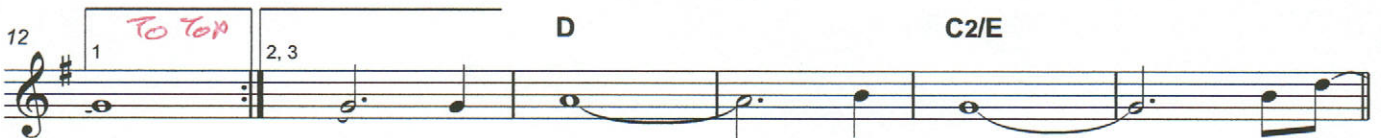

Sing praise, sing praise. For - ev -